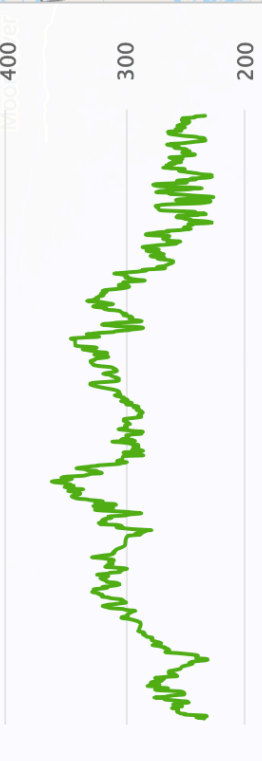

Location

Taboo to Camp Frenda

Distance: 114.35 km
 Avg Speed: --
 Goal Time: --

Road Cycling
 Course Type

Elevation

Elevation Gain: 769 m
 Elevation Loss: 757 m

[Expand](#)

Private: Available only to you. [Make Public](#) • [Learn More](#)