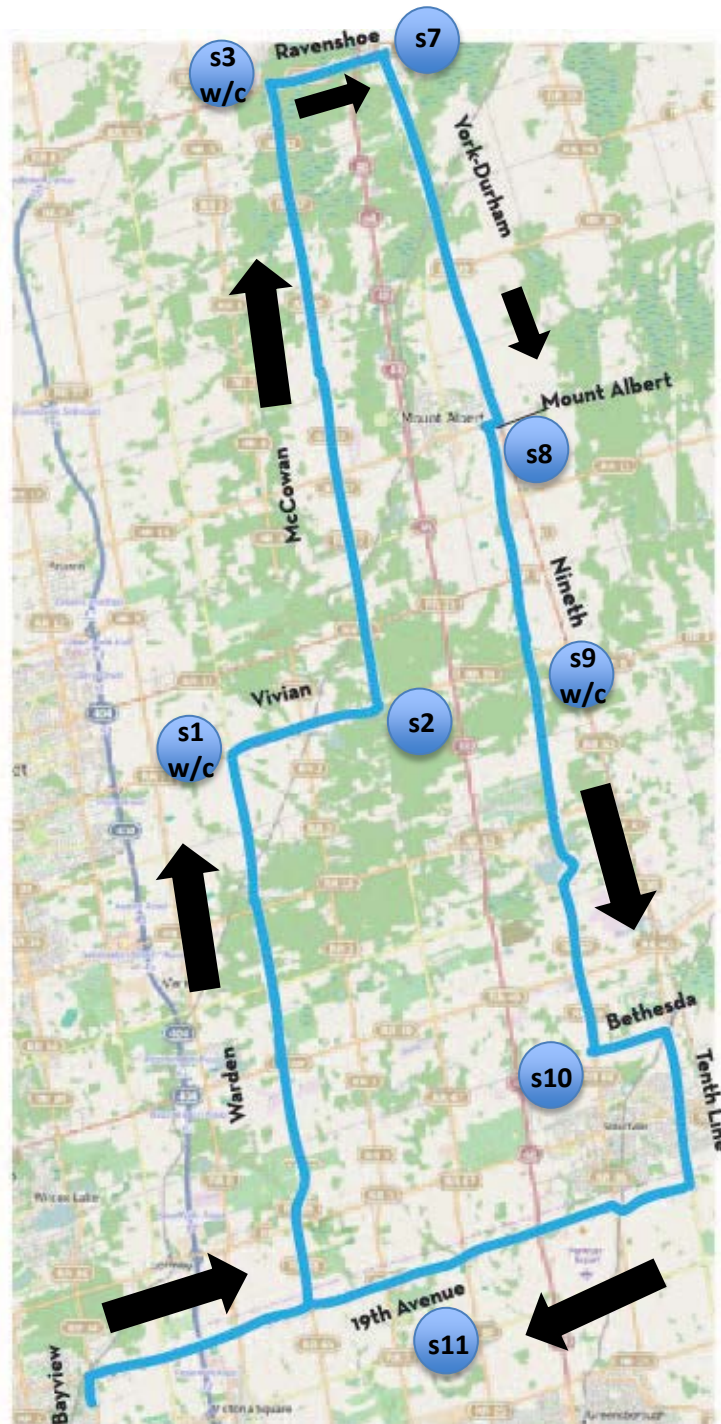

Moveathon Ride – 100 km Route June 10, 2018

Direction	Distance	Destination	Turn	Total km	Support Stops
Exit school	0.3	to Bayview	Left Turn (LT)	0.3	
N	1.0	to 19th Ave	Right Turn (RT)	1.3	
E	6.0	to Warden	LT	7.3	
N	14.0	to Vivian Rd	RT	21.3	Support Stop 1, WC
E	4.0	to McCowan	LT	25.3	Support Stop 2
N	17.0	to Ravenshoe	RT	42.3	Support Stop 3, WC
E	4.0	to York-Durham	RT	46.3	Support Stop 7
S	4.0	to Mt. Albert Rd.	LT	58.3	Support Stop 8
E	1.0	to Ninth Line	RT	59.3	Support Stop 9, WC
S	17.0	to Bethesda	LT	76.3	S10 @ 9 th Line
E	2.0	to Tenth Line	RT	78.3	
S	2.0	to 19th Ave	RT	80.3	Support Stop 11
W	17.0	to Bayview	LT	97.3	
S	1.0	to School	RT	98.3	